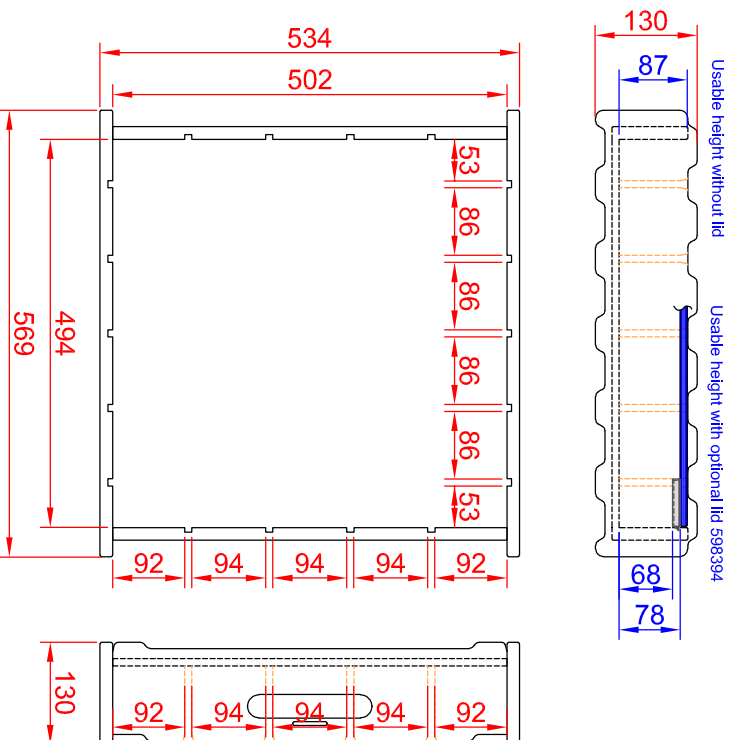

598143

60 Multiflex Grid H1

Dimensions in mm (millimeters)