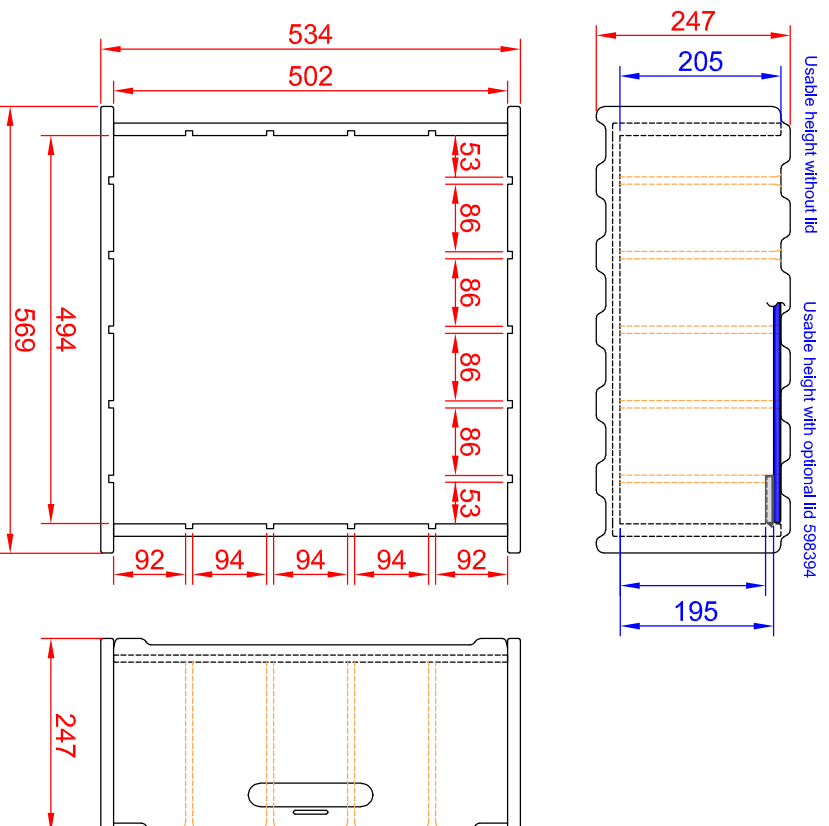

598144

60 Multiflex Grid H2

Dimensions in mm (millimeters)