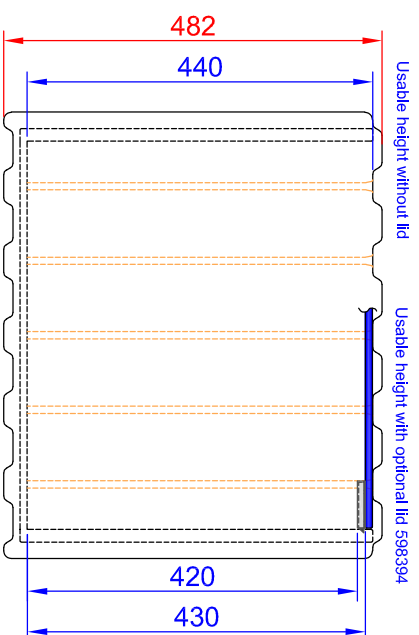

598150

60 Multiflex Grid H4

Dimensions in mm (millimeters)