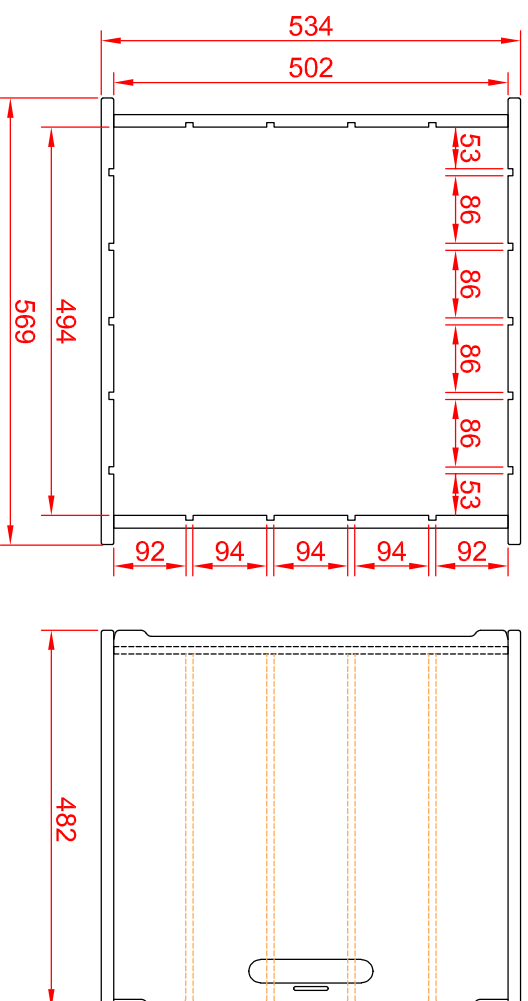

598150

60 Multiflex Grid H4

Dimensions in mm (millimeters)