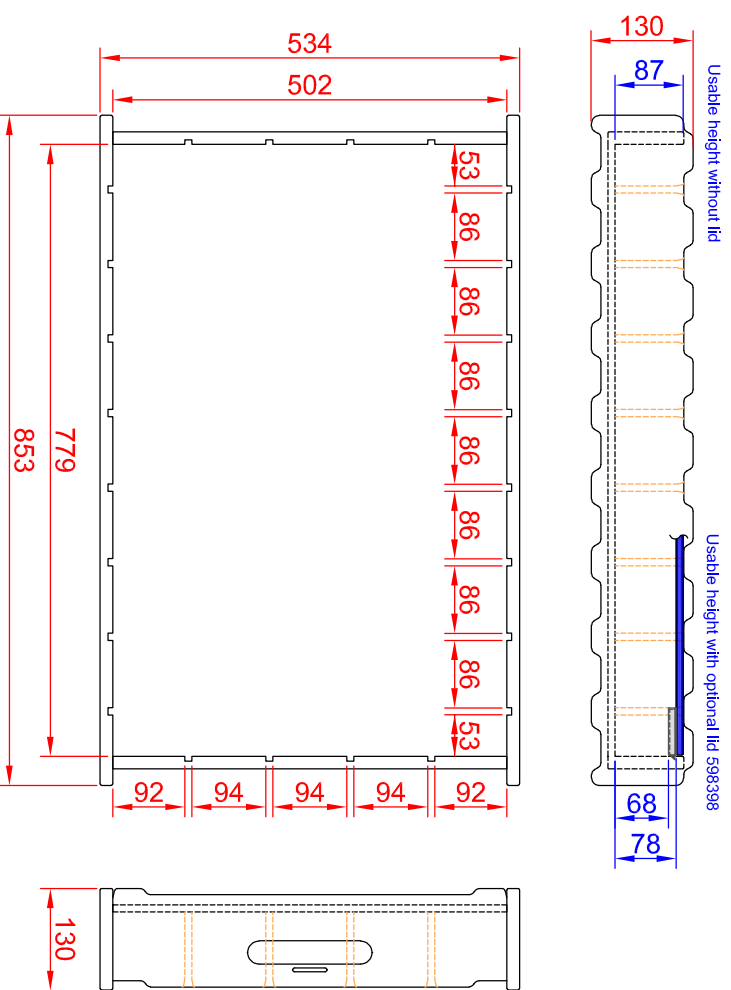

598169

90 Multiflex Grid H1

Dimensions in mm (millimeters)