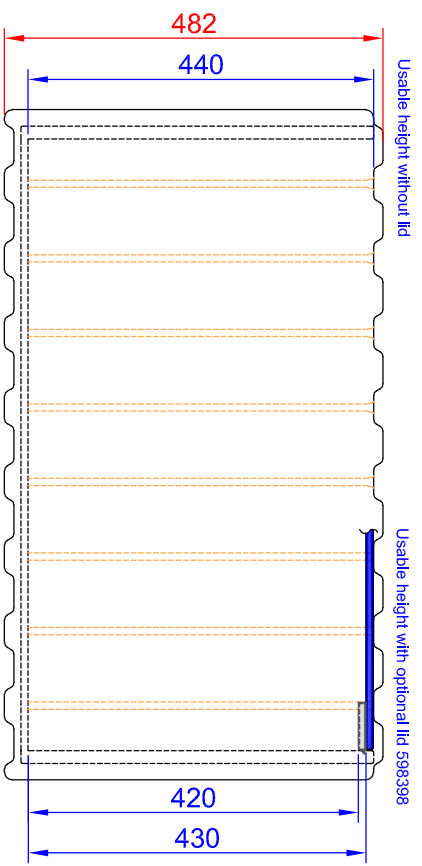

598200

90 Multiflex Grid H4

Dimensions in mm (millimeters)