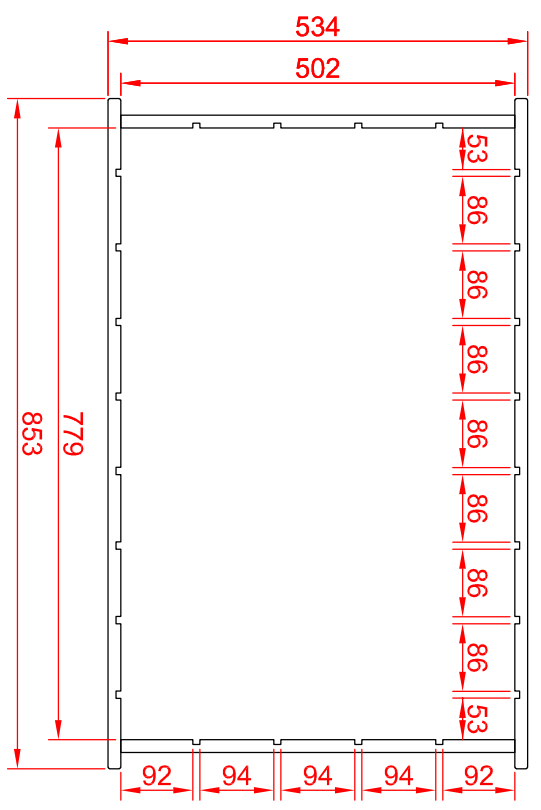

598200

90 Multiflex Grid H4

Dimensions in mm (millimeters)