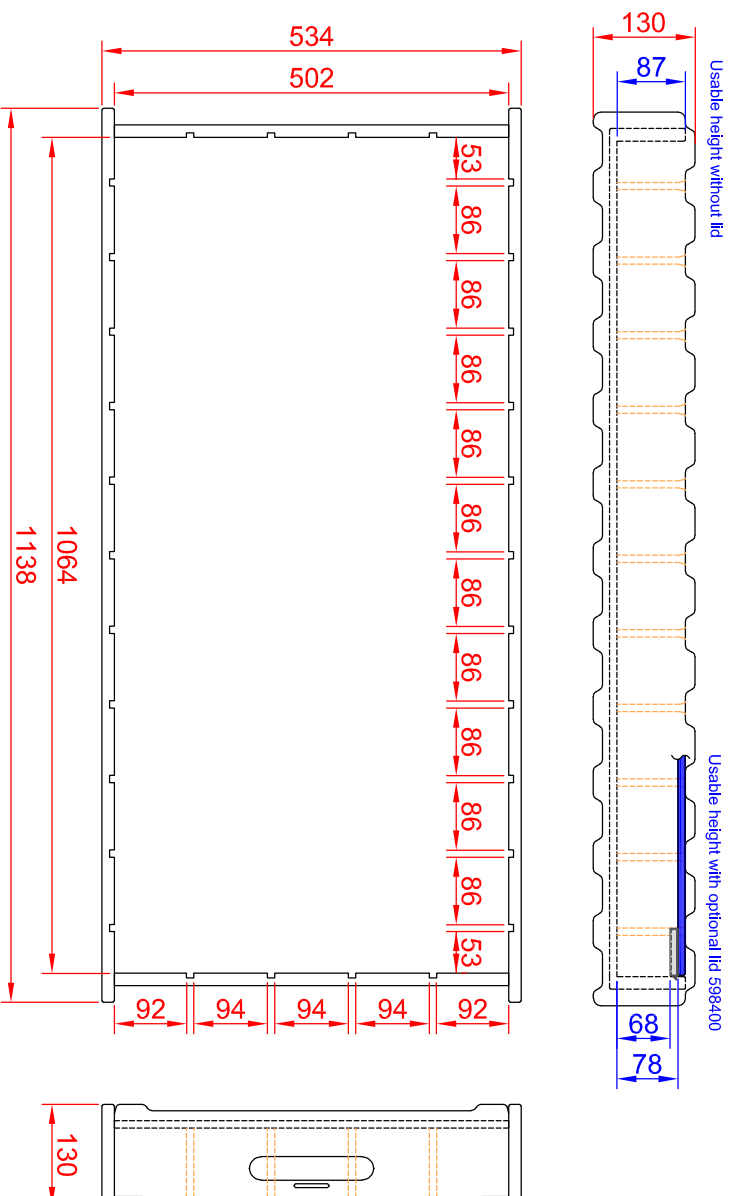

# 120 Multiflex Grid H1

Dimensions in mm (millimeters)