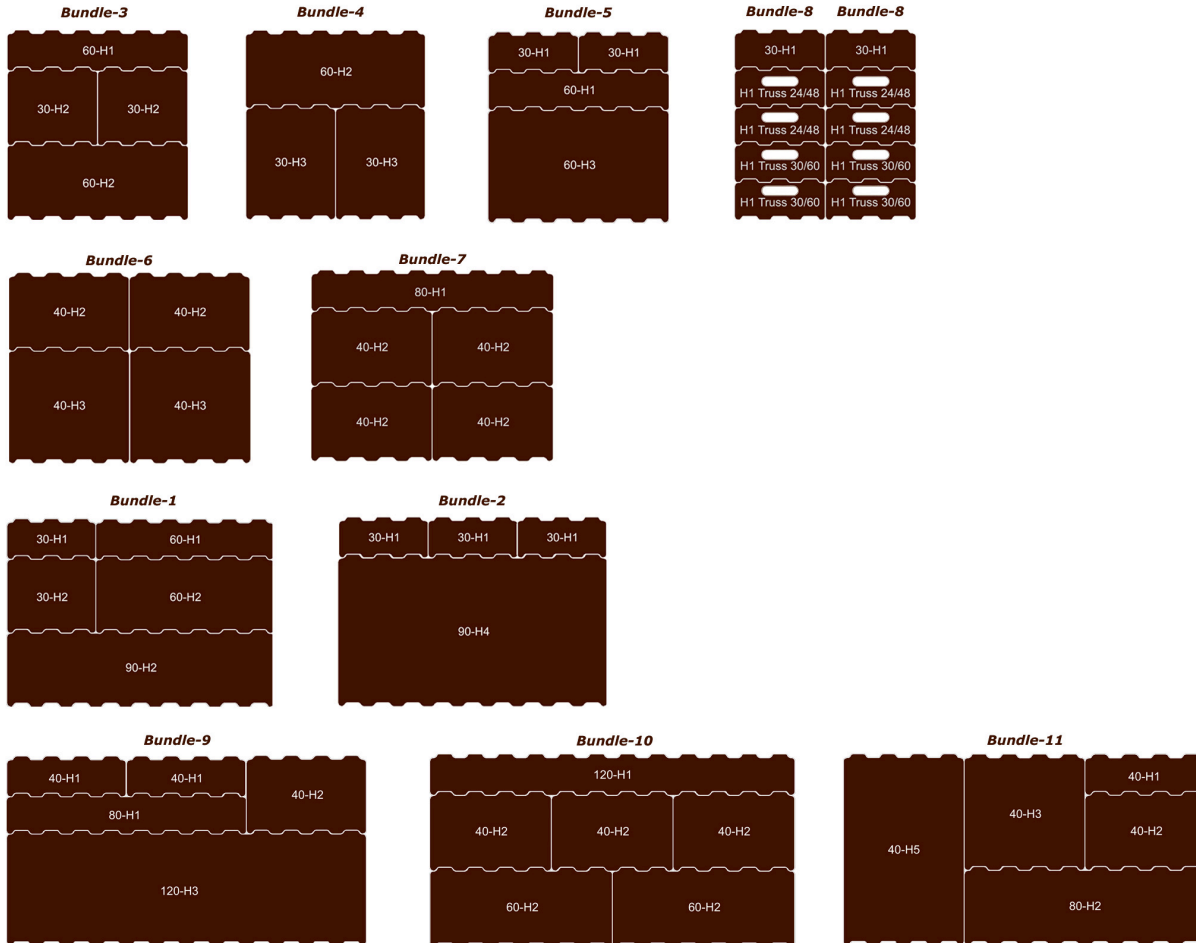

Multiflex GRIDseries Bundles

Our modular system enables a wide variety of combinations of grid trays.cable chests (60-80-90-120) can also be only partially equipped and free space can be used individually. the bundles shown always fit into the larger chests. for example, bundles 3,4 and 5 also fit into the 80 and 90 chest and even two times into the 120 chest. note! maximum height is H5

fit for:

243748
Multiflex Roadcase 60

168190
Multiflex Roadcase 80

302759
Multiflex Roadcase 90

168189
Multiflex Roadcase 120

GRIDseries

dimensions:

| | |
|-----------------------|------------|
| 30 wxd 284 x 534 mm | H1: 130 mm |
| 40 wxd 379 x 534 mm | H2: 247 mm |
| 60 wxd 569 x 534 mm | H3: 365 mm |
| 80 wxd 758 x 534 mm | H4: 482 mm |
| 90 wxd 853 x 534 mm | H5: 600 mm |
| 120 wxd 1138 x 534 mm | |