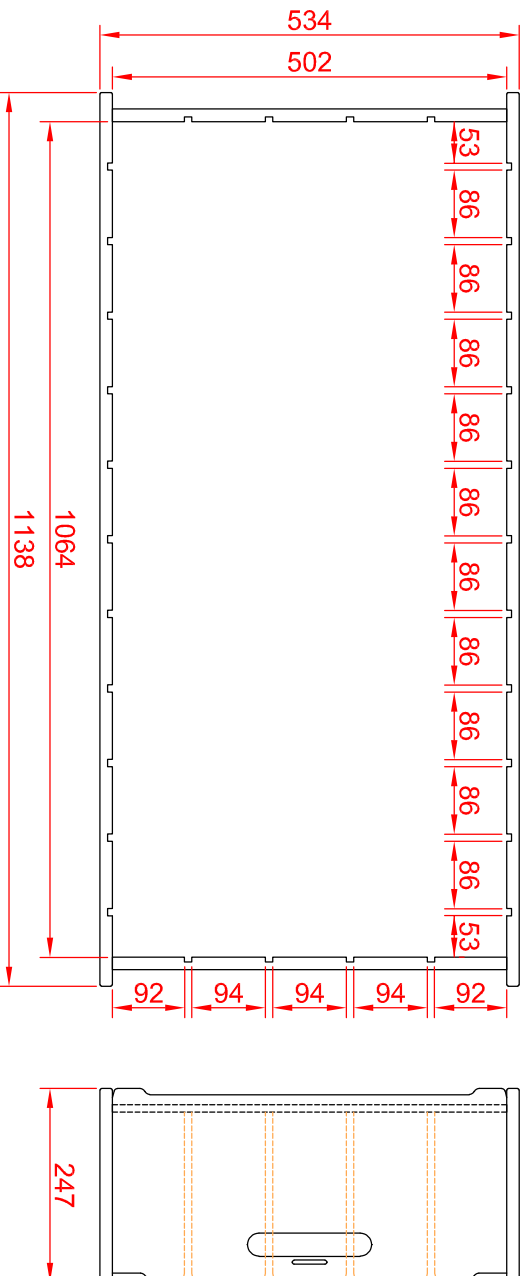

598212

120 Multiflex Grid H2

Dimensions in mm (millimeters)