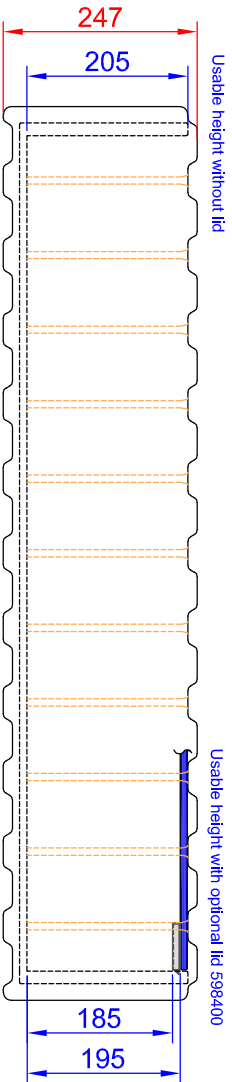

598212

120 Multiflex Grid H2

Dimensions in mm (millimeters)