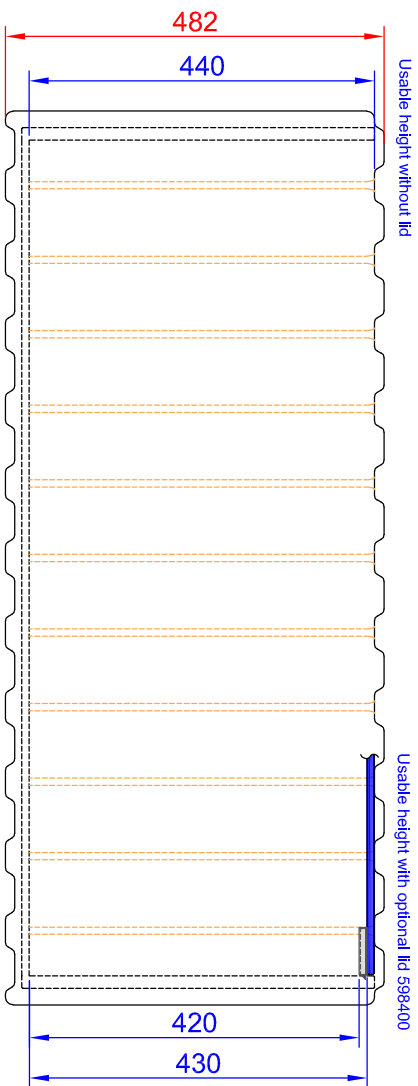

# 598215 120 Multiflex Grid H4

Dimensions in mm (millimeters)