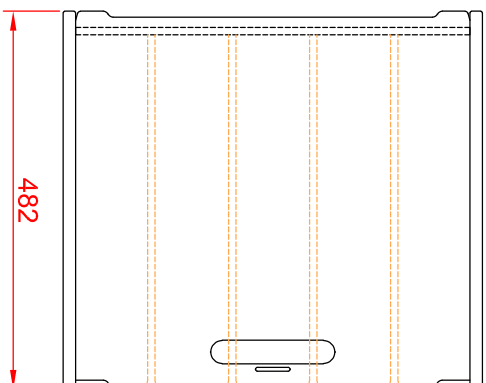

# 598215 120 Multiflex Grid H4

Dimensions in mm (millimeters)