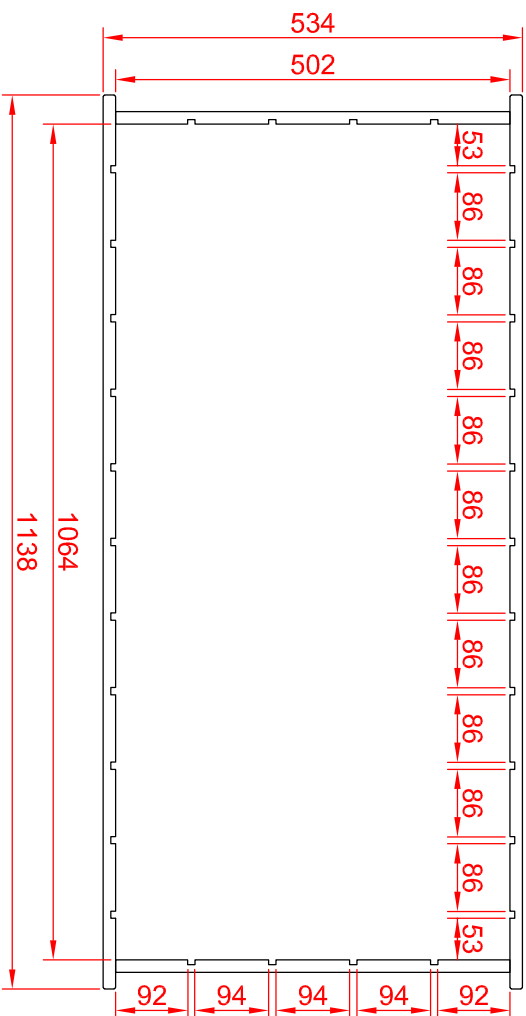

# 598215 120 Multiflex Grid H4

Dimensions in mm (millimeters)