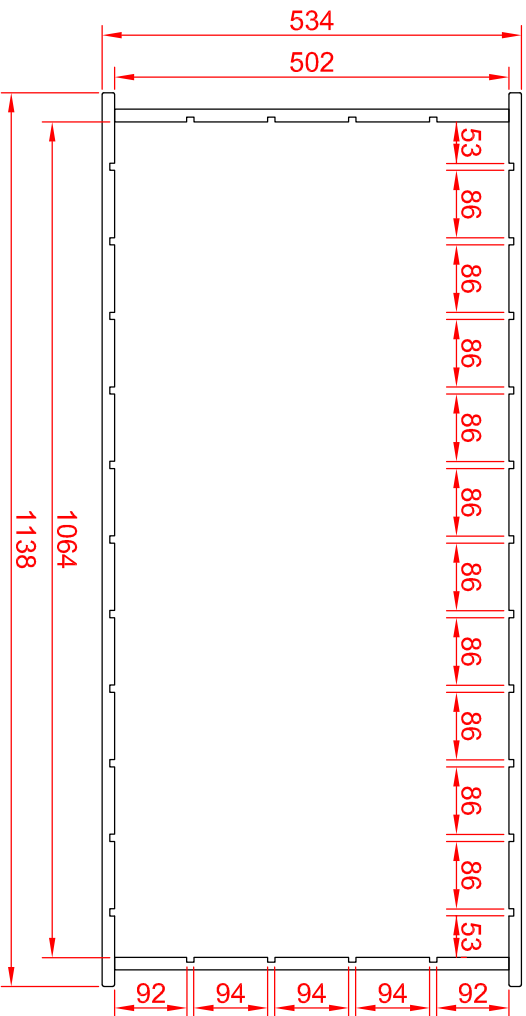

# 120 Multiflex Grid H5

Dimensions in mm (millimeters)