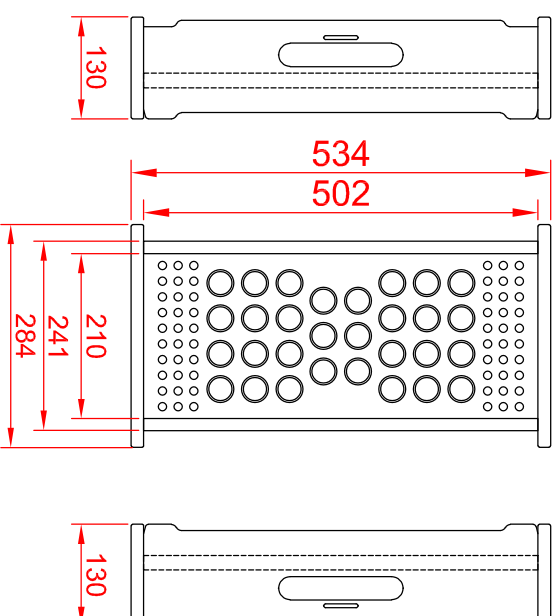

598222

30 Multiflex Grid H1 Truss 30/60

Optional fits:
598243/598372

Dimensions in mm (millimeters)