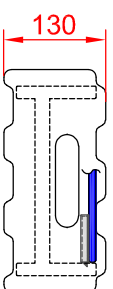

598222

30 Multiflex Grid H1 Truss 30/60

Optional fits:
598243/598372

Dimensions in mm (millimeters)