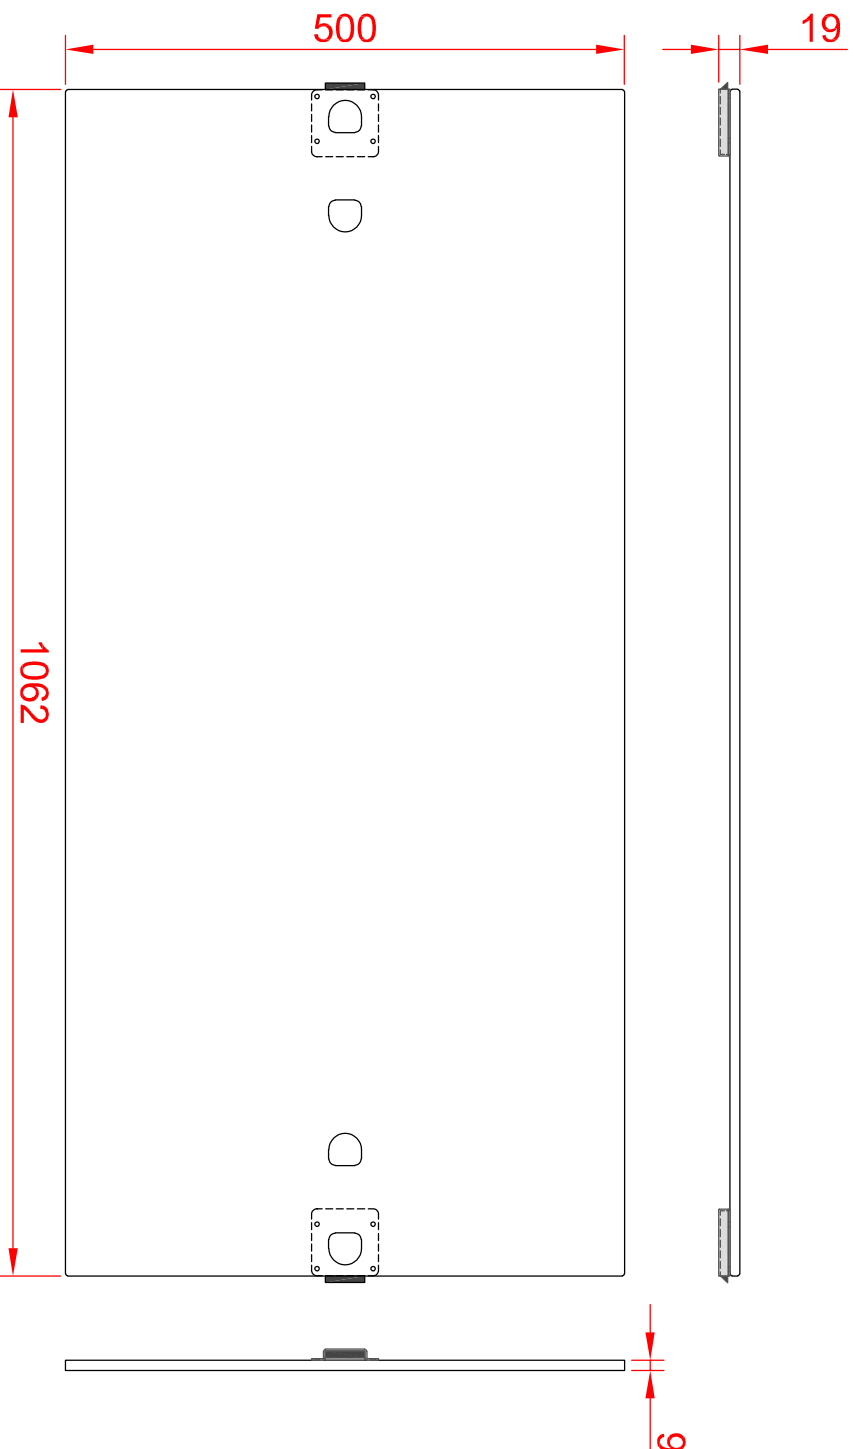

598400

120 Multiflex Grid Lid Phenol

Dimensions in mm (millimeters)