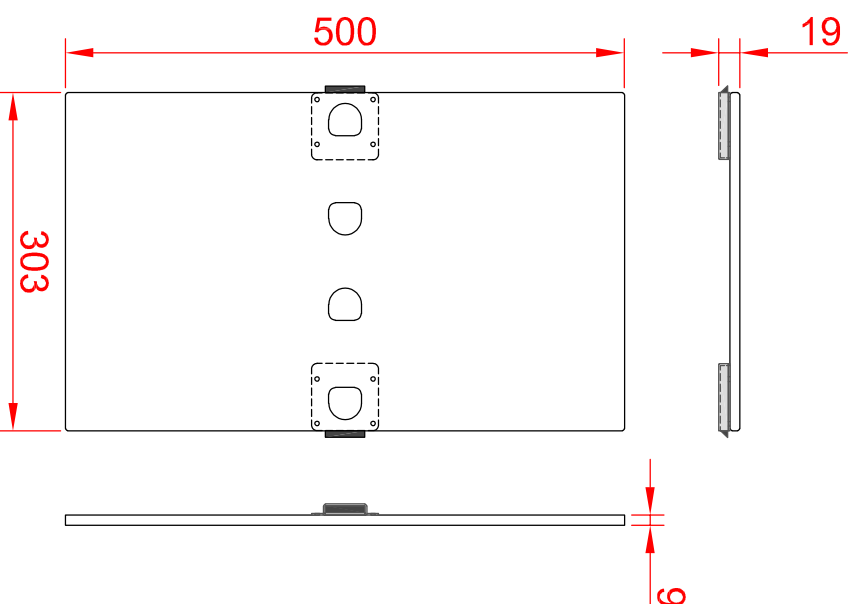

598402

40 Multiflex Grid Lid Polycarbonat

Dimensions in mm (millimeters)