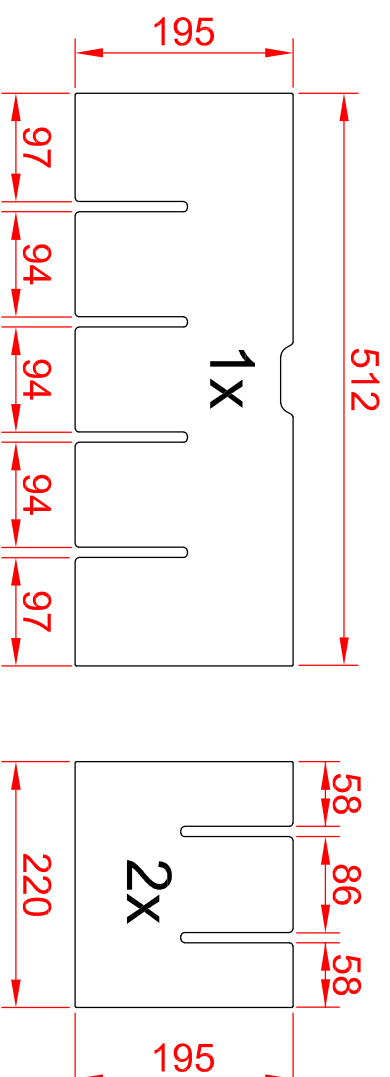

598429

30 Multiflex Grid Divider Set H2

Dimensions in mm (millimeters)