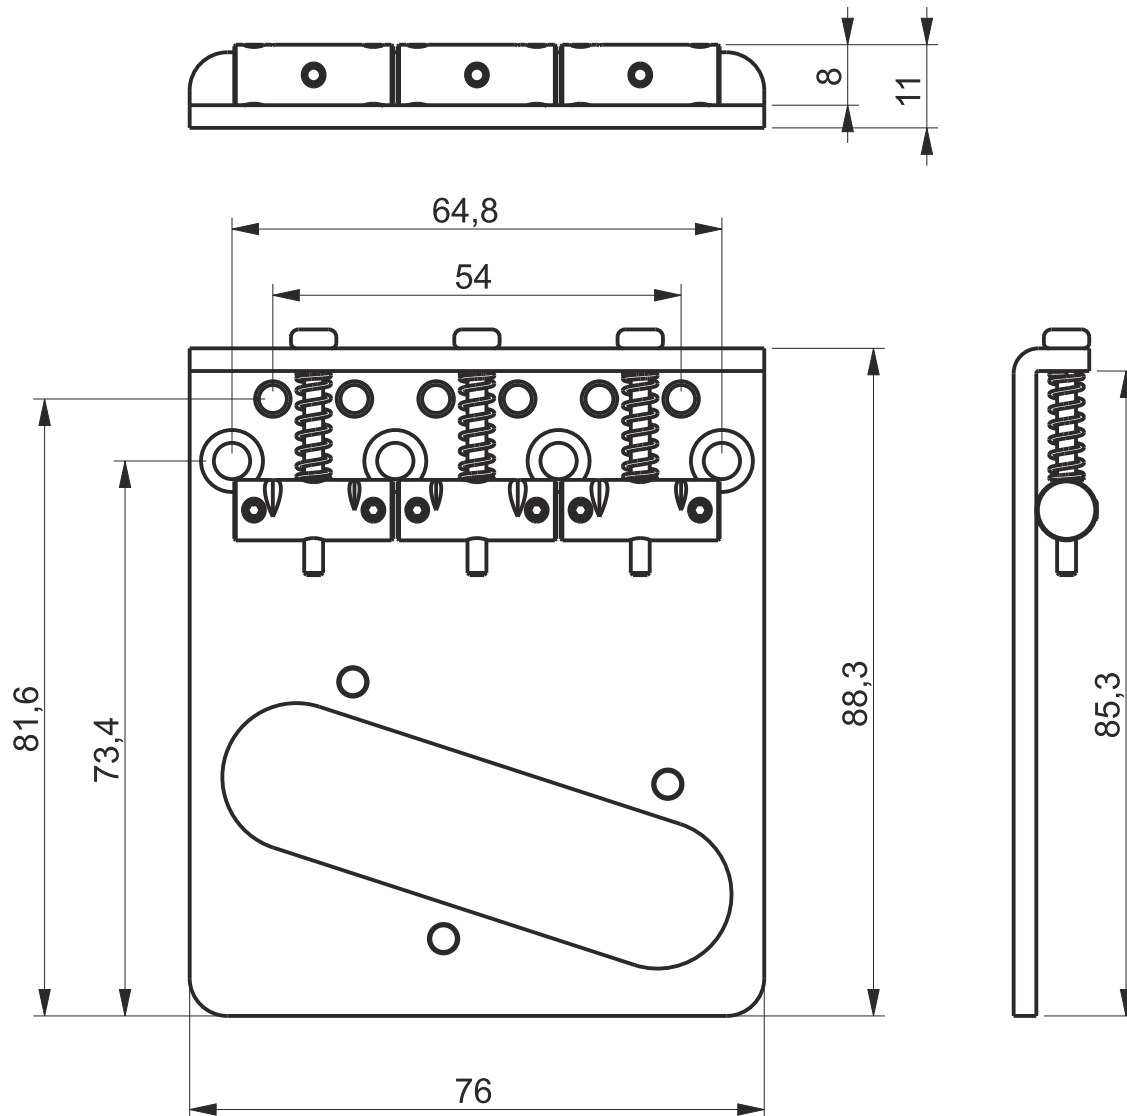

ABM3455 Tele-Vintage Bridge

Description

- milled from solid bell brass
- advanced string guide
- direct replacement for 4-point mounting with 54 mm string spacing
- intonation compensated saddles with defined string notches, no „Sitar-Effect“
- string ferrules, screws and allen key