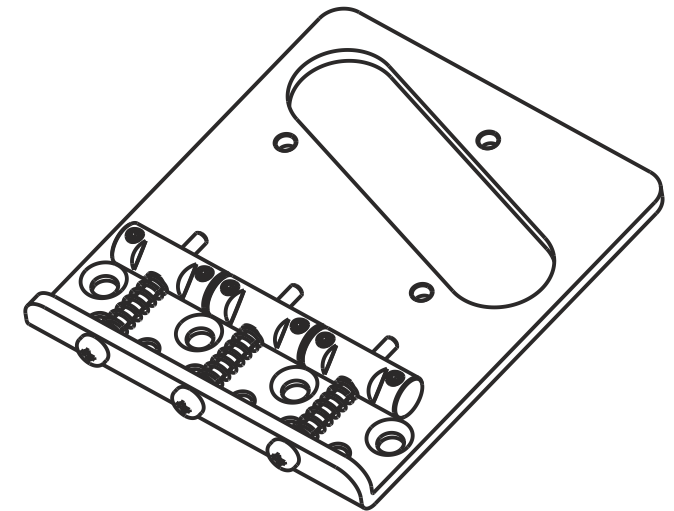

ABM3455 Tele-Vintage Bridge

Description

- milled from solid bell brass
- advanced string guide
- direct replacement for 4-point mounting with 54 mm string spacing
- intonation compensated saddles with defined string notches, no „Sitar-Effect“
- string ferrules, screws and allen key