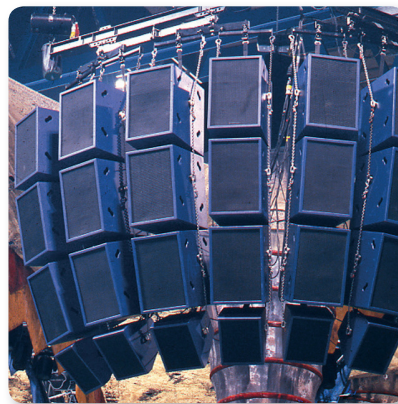

# 412TS

Classic 4 x 12", 200-Watt Half-Stack  
Guitar Cabinet with Original  
TURBOSOUND Speakers

- High-sensitivity 200 Watts of explosive power, this vintage tuned cabinet is the perfect complement to all BUGERA tube heads
- World-famous, British engineered 12" TURBOSOUND speakers
- Switchable 200-Watt, 16-Ohm mono or 2 x 100-Watt, 8-Ohm stereo mode operation
- Recessed carrying handles and rollers for easy transportation
- Ultra low-resonance and low-vibration cabinet
- Reinforced corners and protective vinyl covering
- 3-Year Warranty Program\*
- Designed and engineered by BUGERA Germany

The 412TS is the perfect half-stack speaker cabinet for our all-tube amp heads, but also matches virtually any other amp head on the market. We proudly load this slant-front 200-Watt cabinet with 4 custom-engineered 12" speakers from the iconic British loudspeaker maker – **TURBOSOUND**.

**BUGERA** is proud to incorporate world-famous, custom-engineered **TURBOSOUND** speakers

into their products for the ultimate in high-quality audio reproduction. The 412TS features 4 truly-inspired 12" **TURBOSOUND** speakers with an impressive 200 Watts of power handling, enough to meet all your amplification needs. Find out more about **TURBOSOUND**'s amazing legacy by visiting their extensive website.