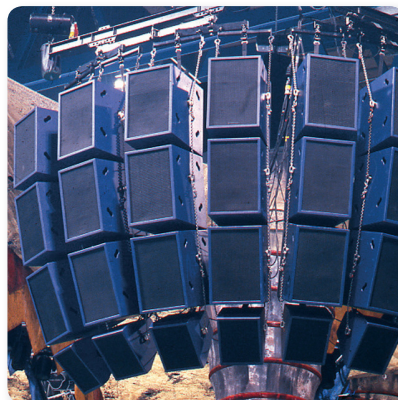

TURBOSOUND - The Sound Difference

A world-leading British designer and manufacturer of professional loudspeaker systems, **TURBOSOUND** has been building cutting-edge speakers for more than 30 years, and won the venerable Queen's Award for Innovation numerous times for their highly acclaimed loudspeaker designs. You will find **TURBOSOUND**'s distinguished products not only touring with the best-known international artists, but also in countless major venues worldwide.