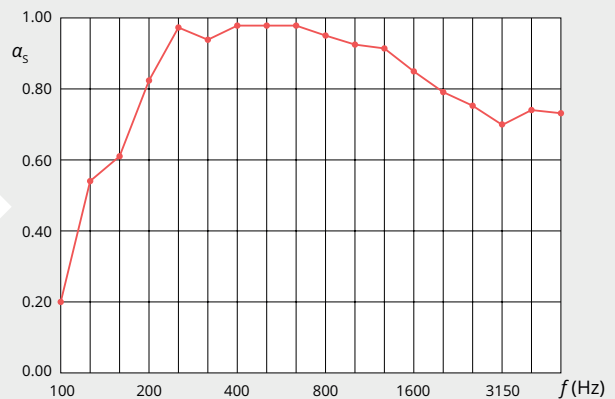

Find more solutions for your room on our website: www.takustik.com

Share your installation with us on Instagram: www.takustik.com/instagram

Find more installation guides on YouTube: www.takustik.com/youtube

This product is intended to be used to optimise the room acoustics. Any other use or use under other operating conditions is considered to be improper and may result in personal injury or property damage. No liability will be assumed for damages resulting from improper use.

Ensure that plastic bags, packaging, etc. are disposed of properly and are not within reach of babies and young children. Choking hazard!

For the transport and protective packaging, environmentally friendly materials have been chosen that can be supplied to normal recycling. Ensure that plastic bags, packaging, etc. are properly disposed of. Do not just dispose of these materials with your normal household waste, but make sure that they are collected for recycling. Please follow the notes and markings on the packaging.