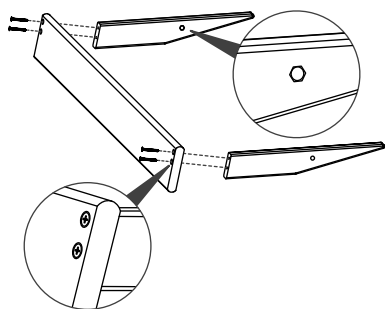

- Storage for hardshell or softshell guitar or bass cases
- for up to 5 cases with or without instruments inside
- can be folded flat for easier transport
- Material: solid ash wood
- Dimensions (W × H): 906 mm × 730 mm
- Weight: 2.6 kg

## Mounting Instructions

1.

- ! Make sure the metal threaded inserts of the feet facing inwards.

2.

3.

Ensure that plastic bags, packaging, etc. are disposed of properly and are not within reach of babies and young children. Choking hazard!