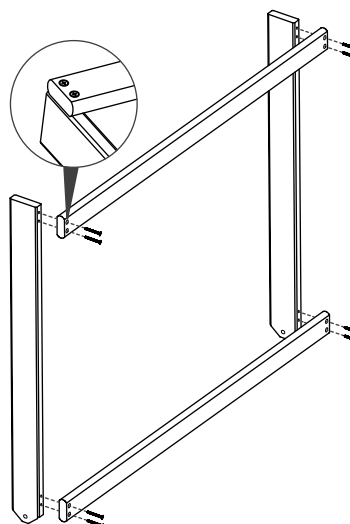

- Storage for hardshell or softshell guitar or bass cases
- for up to 5 cases with or without instruments inside
- can be folded flat for easier transport
- Material: solid ash wood
- Dimensions (W × H): 906 mm × 730 mm
- Weight: 2.6 kg

## Mounting Instructions

1.

- ! Make sure the metal threaded inserts of the feet facing inwards.

2.

3.

Ensure that plastic bags, packaging, etc. are disposed of properly and are not within reach of babies and young children. Choking hazard!