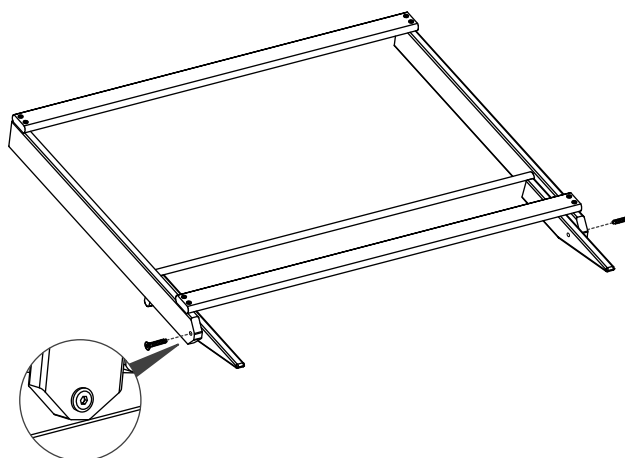

- Storage for hardshell or softshell guitar or bass cases
- for up to 5 cases with or without instruments inside
- can be folded flat for easier transport
- Material: solid ash wood
- Dimensions (W × H): 906 mm × 730 mm
- Weight: 2.6 kg

## Mounting Instructions

1.

- ! Make sure the metal threaded inserts of the feet facing inwards.

2.

3.

Ensure that plastic bags, packaging, etc. are disposed of properly and are not within reach of babies and young children. Choking hazard!