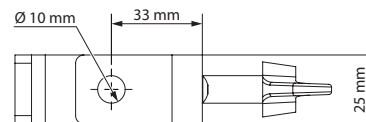

- C-hook for mounting spotlights
- Suitable for pipe diameters between 48 mm and 51 mm
- Wing screw M10 × 30
- Mounting screw M10 × 40
- Load capacity: 60 kg
- Material: Steel
- Material thickness: 6 mm
- Colour: Silver (item no. 573847)  
Black (item no. 574210)
- Dimensions (W × H × D):  
25 mm × 130 mm × 68 mm
- Weight: 0.38 kg