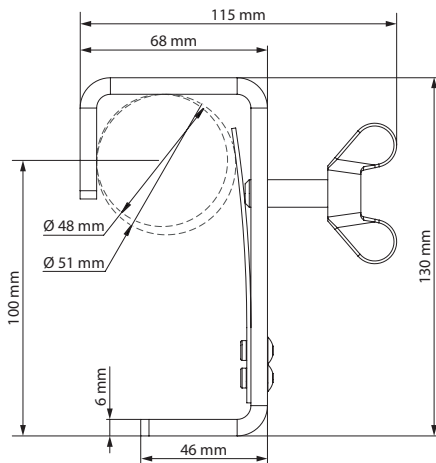

- C-hook for mounting spotlights
- Suitable for pipe diameters between 48 mm and 51 mm
- Wing screw M10 × 30
- Mounting screw M10 × 40
- Load capacity: 60 kg
- Material: Steel
- Material thickness: 6 mm
- Colour: Silver (item no. 573847)  
Black (item no. 574210)
- Dimensions (W × H × D):  
25 mm × 130 mm × 68 mm
- Weight: 0.38 kg