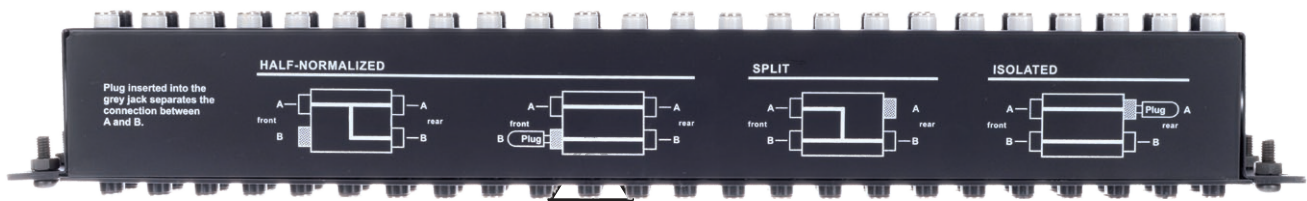

PB48 – 2 × 24 Stereo Patchbay

EN

Features

- 2 × 24 channels (stereo/balanced/half-normalized)
- 19" housing, 1 RU

This device is used as a patchbay for ease of wiring in audio environments. Any other use or use under other operating conditions is considered to be improper and may result in personal injury or property damage. No liability will be assumed for damages resulting from improper use.