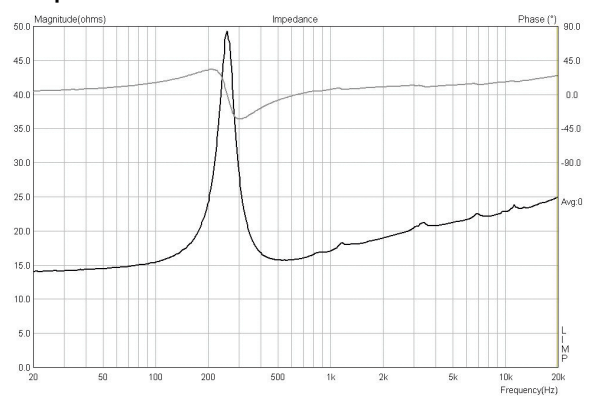

PRODUCT SPECIFICATIONS

| | |
|---------------------------------------|---|
| Speaker Components | 4" wideband |
| Description | Multi Media Sound System |
| Powerhandling AES / Peak | 100 Watt / 300 Watt |
| Impedance nominal | 16 Ω |
| SPL 1m 1 Watt / Peak | 91 dB / 113 dB |
| Usable Range | 150 Hz - 16 kHz |
| Connectors | 2 x Neutrik Speakon 4-pole Coding: 1 +/- HiMid, 2 +/- loop thru 1 x Phoenix |
| Coverage horizontal / vertical | 80° x 80° conical |
| Rigging flying points | 3 x M10 1 x M6 on backplate |
| Weight | 1,6 kg |
| Size height x width x depth | 103 x 103 x 116 mm |
| Order No. | 00150 |

Ultra kompakt.

DIMENSIONS

MEASUREMENTS

2D Directivity Plot

Impedance

ACCESSORIES i4

Flying Bracket

for i4,
incl. socket screws,
2 x M10 x 20 mm