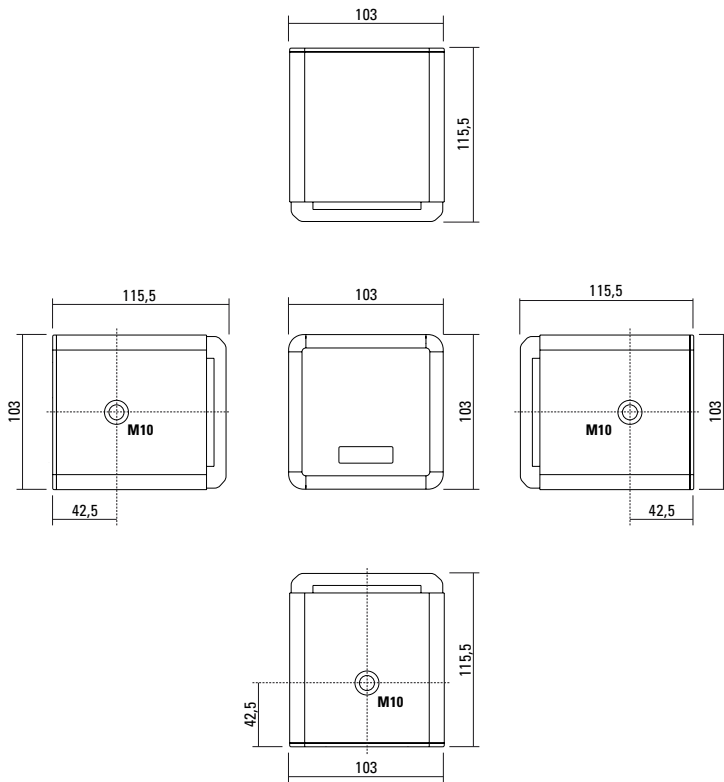

PRODUCT SPECIFICATIONS

| | |
|---------------------------------------|---|
| Speaker Components | 4" wideband |
| Description | Multi Media Sound System |
| Powerhandling AES / Peak | 100 Watt / 300 Watt |
| Impedance nominal | 16 Ω |
| SPL 1m 1 Watt / Peak | 91 dB / 113 dB |
| Usable Range | 150 Hz - 16 kHz |
| Connectors | 2 x Neutrik Speakon 4-pole Coding: 1 +/- HiMid, 2 +/- loop thru 1 x Phoenix |
| Coverage horizontal / vertical | 80° x 80° conical |
| Rigging flying points | 3 x M10 1 x M6 on backplate |
| Weight | 1,6 kg |
| Size height x width x depth | 103 x 103 x 116 mm |
| Order No. | 00150 |

Ultra kompakt.

DIMENSIONS

MEASUREMENTS

2D Directivity Plot

Impedance

ACCESSORIES i4

Flying Bracket

for i4,
incl. socket screws,
2 x M10 x 20 mm

Order No. **01203**

Knurled Screw

for i4,
M10 x 20 mm

Order No. **73750**

Flightcase

for 4 pcs. i4,
with mounted flying brackets 01203,
heavy duty, 7,0 mm birch multiplex,
partition walls, 2 x recessed sprung
handles, 1 x medium butterfly catches,
rubber bases, interior lined with felt.