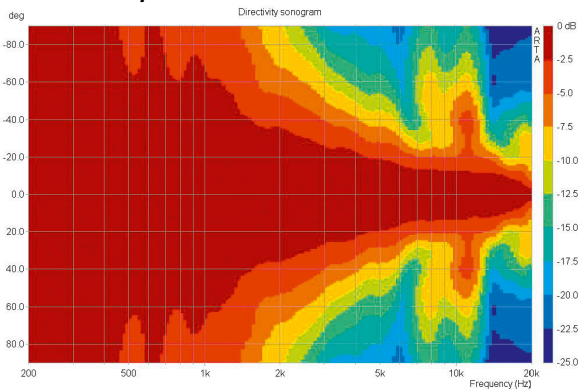

PRODUCT SPECIFICATIONS

| | |
|---------------------------------------|---|
| Speaker Components | 4" wideband |
| Description | Multi Media Sound System |
| Powerhandling AES / Peak | 100 Watt / 300 Watt |
| Impedance nominal | 16 Ω |
| SPL 1m 1 Watt / Peak | 91 dB / 113 dB |
| Usable Range | 150 Hz - 16 kHz |
| Connectors | 2 x Neutrik Speakon 4-pole Coding: 1 +/- HiMid, 2 +/- loop thru 1 x Phoenix |
| Coverage horizontal / vertical | 80° x 80° conical |
| Rigging flying points | 3 x M10 1 x M6 on backplate |
| Weight | 1,6 kg |
| Size height x width x depth | 103 x 103 x 116 mm |
| Order No. | 00150 |

Ultra kompakt.

DIMENSIONS

MEASUREMENTS

2D Directivity Plot

Impedance

ACCESSORIES i4

Flying Bracket

for i4,
incl. socket screws,
2 x M10 x 20 mm