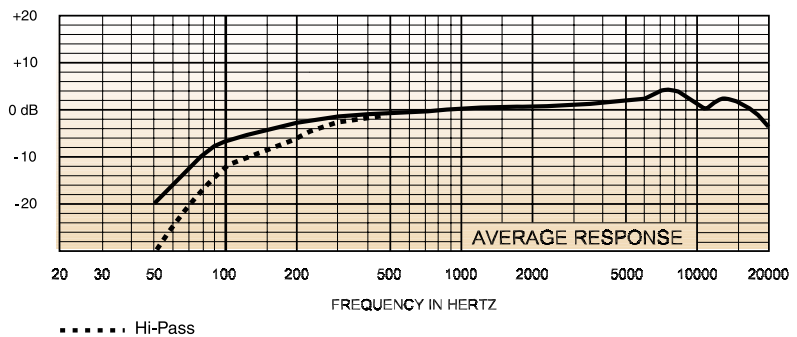

Ordering Information: (model # / part # / description)

PC Sat - 5 301483-000 5" gooseneck length

PC Sat - 12 301484-000 12" gooseneck length

PC Sat - 18 301485-000 18" gooseneck length