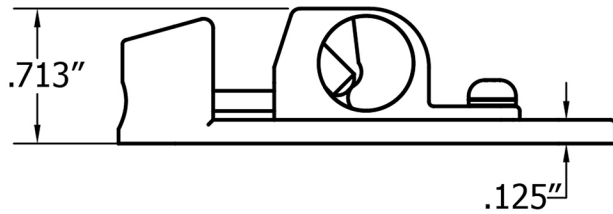

Babicz Full Contact Hardware FCH-1 SoloRail for bass, Original

.600" (15.24mm) NARROW String Spacing

R.30

Maximum String Diameter

String Height Adjustment Range

CONFIDENTIAL & PROPRIETARY

NO PART OF THIS DRAWING MAY BE USED OR REPRODUCED WITHOUT THE WRITTEN CONSENT OF BABICZ DESIGN LTD, NOR SHALL ANY PART OF THIS DOCUMENT BE USED EXCEPT WITHIN THE TERMS LISTED UNDER AN AUTHORIZED AGREEMENT ISSUED BY BABICZ DESIGN LTD.

PROPERTY OF:
BABICZ DESIGN LTD.

Drawing & Design
by Jeffrey T. Babicz Sr.

**All Dimensions = INCHES
Not to scale**