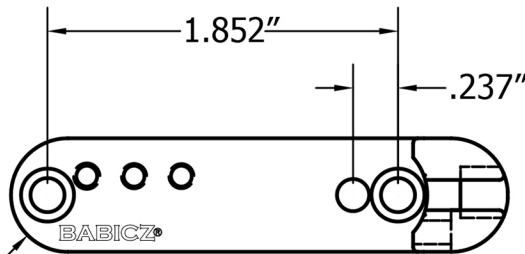

Babicz Full Contact Hardware FCH-1 SoloRail for bass, Original

.600" (15.24mm) NARROW String Spacing

R.30

Maximum String Diameter

String Height Adjustment Range

CONFIDENTIAL & PROPRIETARY

NO PART OF THIS DRAWING MAY BE USED OR REPRODUCED WITHOUT THE WRITTEN CONSENT OF BABICZ DESIGN LTD, NOR SHALL ANY PART OF THIS DOCUMENT BE USED EXCEPT WITHIN THE TERMS LISTED UNDER AN AUTHORIZED AGREEMENT ISSUED BY BABICZ DESIGN LTD.

PROPERTY OF:
BABICZ DESIGN LTD.

Drawing & Design
by Jeffrey T. Babicz Sr.

**All Dimensions = INCHES
Not to scale**