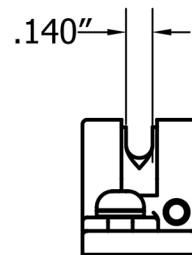

Babicz Full Contact Hardware FCH-1 SoloRail for bass, Original

.600" (15.24mm) NARROW String Spacing

R.30

Maximum String Diameter

String Height Adjustment Range

CONFIDENTIAL & PROPRIETARY

NO PART OF THIS DRAWING MAY BE USED OR REPRODUCED WITHOUT THE WRITTEN CONSENT OF BABICZ DESIGN LTD, NOR SHALL ANY PART OF THIS DOCUMENT BE USED EXCEPT WITHIN THE TERMS LISTED UNDER AN AUTHORIZED AGREEMENT ISSUED BY BABICZ DESIGN LTD.

PROPERTY OF:
BABICZ DESIGN LTD.

Drawing & Design
by Jeffrey T. Babicz Sr.

**All Dimensions = INCHES
Not to scale**