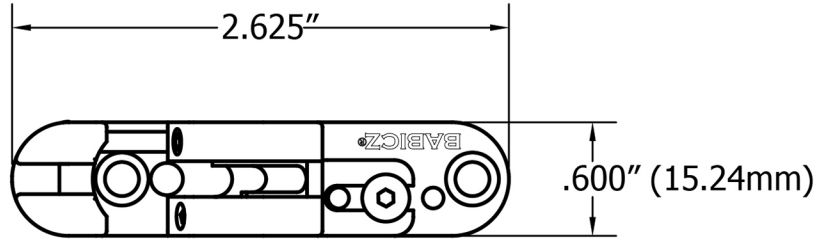

Babicz Full Contact Hardware FCH-1 SoloRail for bass, Original

.600" (15.24mm) NARROW String Spacing

R.30

Maximum String Diameter

String Height Adjustment Range

CONFIDENTIAL & PROPRIETARY

NO PART OF THIS DRAWING MAY BE USED OR REPRODUCED WITHOUT THE WRITTEN CONSENT OF BABICZ DESIGN LTD, NOR SHALL ANY PART OF THIS DOCUMENT BE USED EXCEPT WITHIN THE TERMS LISTED UNDER AN AUTHORIZED AGREEMENT ISSUED BY BABICZ DESIGN LTD.

PROPERTY OF:
BABICZ DESIGN LTD.

Drawing & Design
by Jeffrey T. Babicz Sr.

**All Dimensions = INCHES
Not to scale**